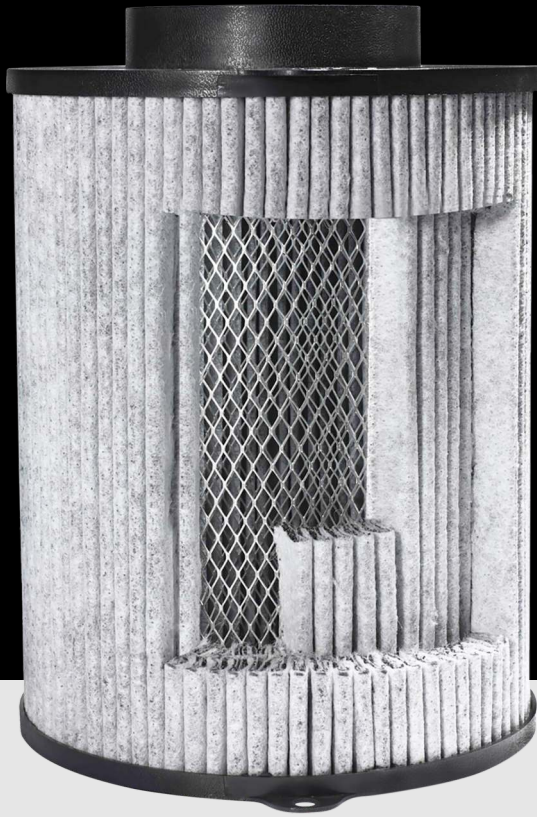

MAGIC BOX

GARDEN
HIGHPRO

WWW.GARDENHIGHPRO.COM 

PROACTIV+ ACTIVATED CARBON FILTER

100%

food grade virgin
coconut
activated carbon

GHP GROWKIT 80H

PROBOX BASIC 80H
(080x080x180)