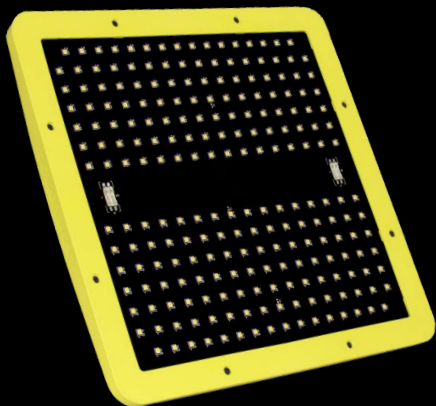

LEDMAXECO+

INNOVATIVE LED PANEL
150W