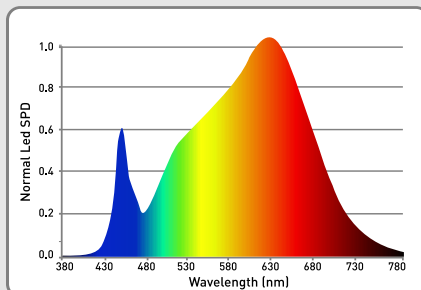

150W

Colour Temperature 3000K
PPF 292.5 Mol
Efficiency 1.95 Mol/J
Useful Life >60.000 H
Light Opening 120°
Full Spectrum
Plug&Play

Power 153W

V/Hz 100-240V
50-60Hz

Meas:
35,45x35,45x11,45cm

+ Innovative led panel