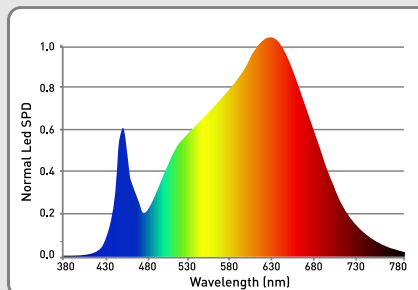

LEDMAXECO

60W

Colour Temperature 3000K  
PPF 118,4 Mol  
Efficiency 1,95 Mol/J  
Useful Life >60.000 H  
Light Opening 120°  
Full Spectrum  
Plug&Play

Power 60W

V/Hz 220-240V

50-60Hz

Meas:

27,45x27,45x10,75cm