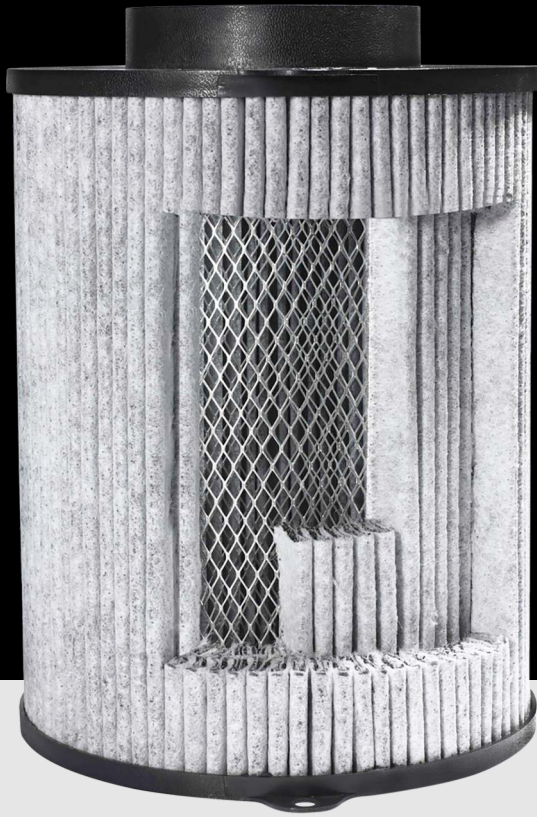

# PROACTIV+ ACTIVATED CARBON FILTER

100%

food grade virgin  
**coconut**  
activated carbon