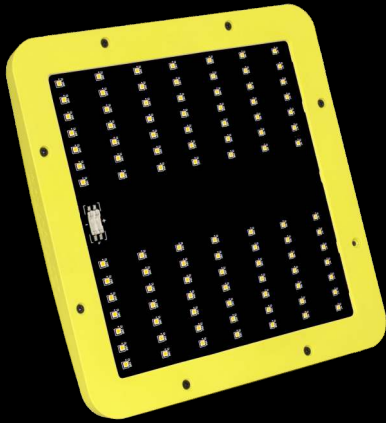

# LEDMAXECO+

INNOVATIVE LED PANEL  
60W