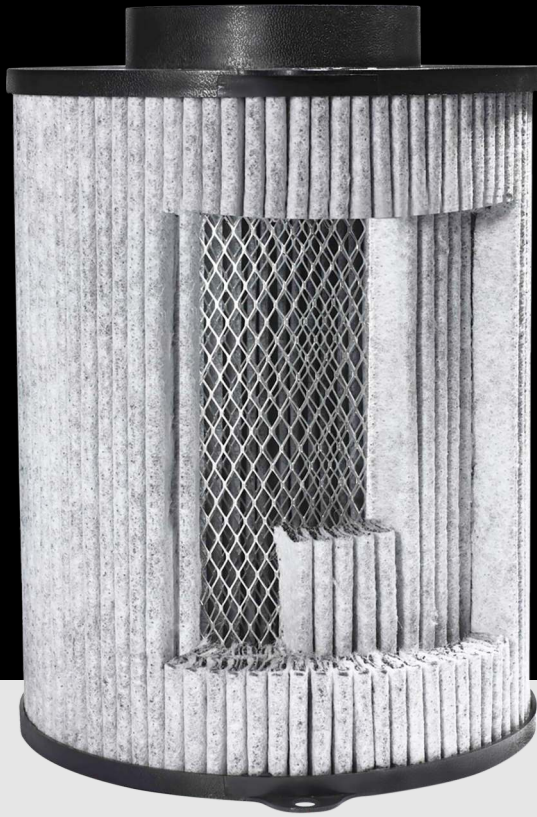

AXIAL INLINE FAN

PROACTIV+ ACTIVATED CARBON FILTER

100%

food grade virgin
coconut
activated carbon

GHP GROWKIT 120L

PROBOX BASIC 120L
(120x060x180)

LEDMAXECO 150W (2UD)

PROFAN 15CM/5W (2UD)