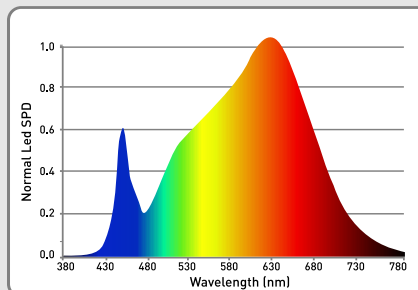

150W

Colour Temperature 3000K
PPF 292.5 Mol
Efficiency 1.95 Mol/J
Useful Life >60.000 H
Light Opening 120°
Full Spectrum
Plug&Play

Power 153W

V/Hz 100-240V

50-60Hz

Meas:

35,45x35,45x11,45cm

+ Innovative led panel